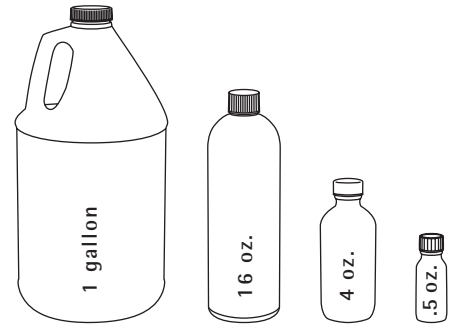

Polish Sealant

You'll adore how quickly this high-gloss top coat dries and how effectively it eliminates nicks and dents. With INP's Polish Sealant, **ADORE**, beautiful nails that last are created quickly and can even be dried in natural light.